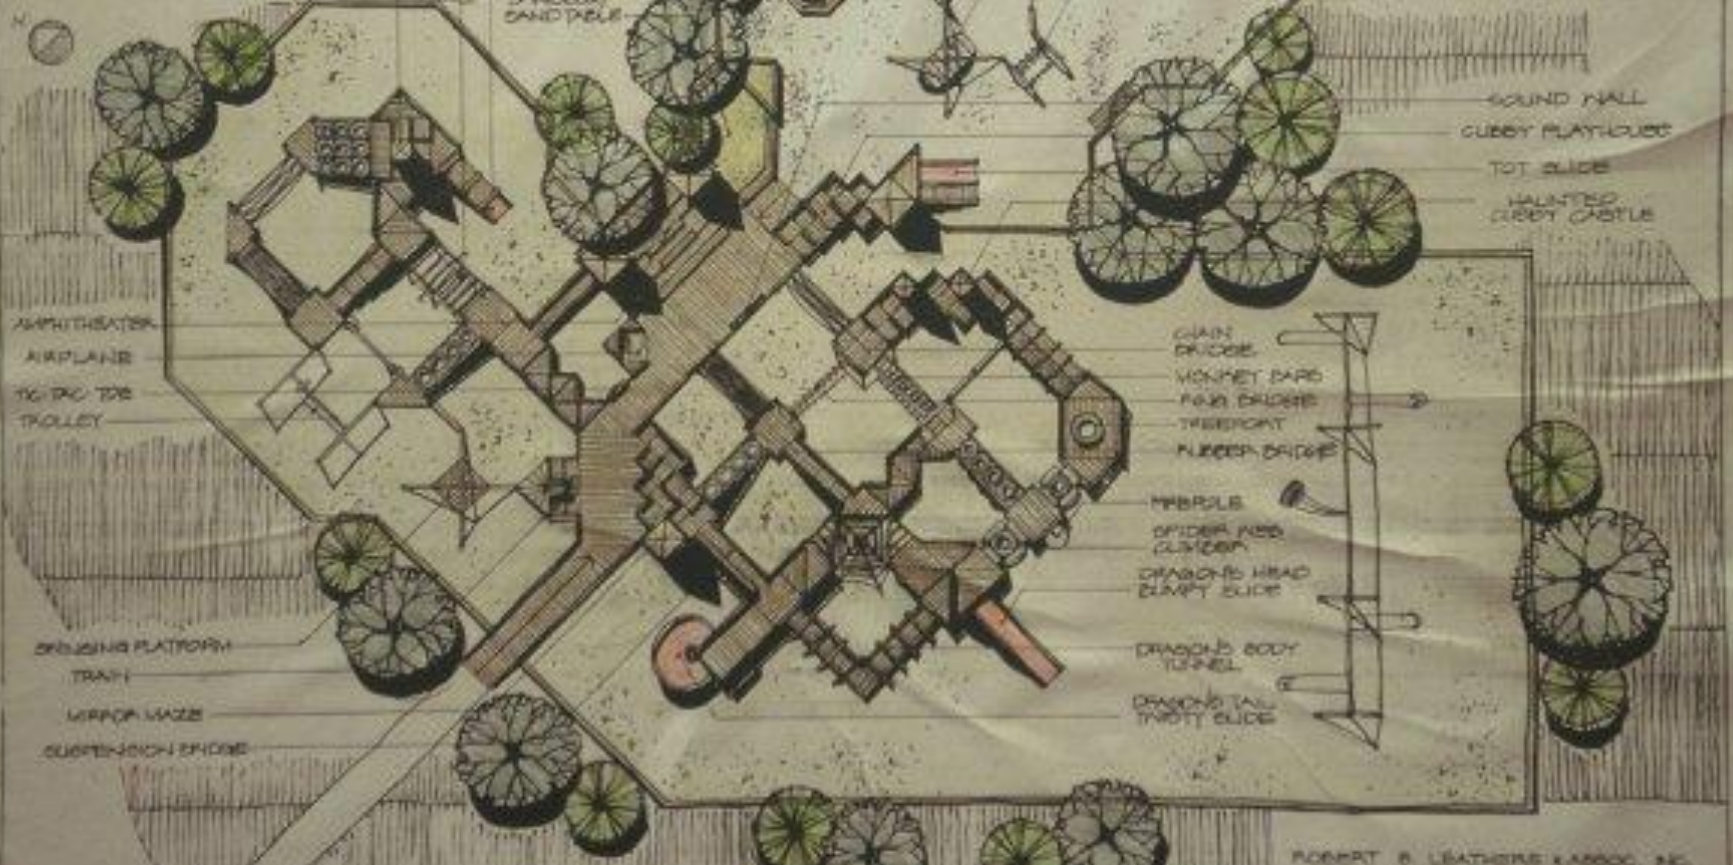

**ALBERT PARK
COMMUNITY
PLAYGROUND**

5 MELBOURNE
AUSTRALIA
2 NOV. 02

ROBERT B. LEATHERS & ASSOC. INC.

www.live.org.au/community/playground

www.live.org.au/community/playground

www.live.org.au/community/playground